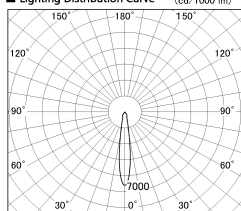

■ Lighting Distribution Curve (cd./1000 lm)

φ	Illuminance Angle	Beam Angle	Vertical Illuminance (lx)
1	15°	16°	26270
260			6570
1			2920
520			1640
2			1050
780			730
3			540
1050			410

Installation	Track mount
Type	Cledy versa R-G (UL track) (SD381-R)
Fixture wattage	10.5W
Beam angle	16deg
Color Temp.	2700K
CRI	Ra>90
Luminous	1012 lm
Body	Die-cast aluminum alloy
Body finish	White
Trim finish	White
Reflector finish	N/A
IP Rate	IP20
Light source	COB module
Input Voltage	AC220~240V
Dimming Type	Non-Dimmable
Certificate	CE,CCC
Cut Hole	N/A