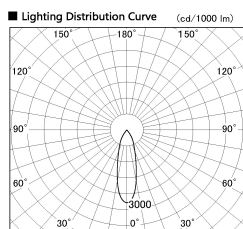

Item no. SD381-1130W9027-R

Series Name: Cledy versa R-G (UL track)
(SD381-R)

Installation	Track mount
Type	Cledy versa R-G (UL track) (SD381-R)
Fixture wattage	10.5W
Beam angle	28deg
Color Temp.	2700K
CRI	Ra>90
Luminous	1073 lm
Body	Die-cast aluminum alloy
Body finish	White
Trim finish	White
Reflector finish	N/A
IP Rate	IP20
Light source	COB module
Input Voltage	AC220~240V
Dimming Type	Non-Dimmable
Certificate	CE,CCC
Cut Hole	N/A