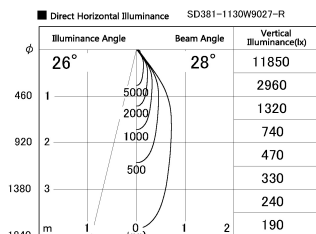

Item no. SD381-1130W9027-R

Series Name: Cledy versa R-G (UL track)
(SD381-R)

Installation	Track mount
Type	Cledy versa R-G (UL track) (SD381-R)
Fixture wattage	10.5W
Beam angle	28deg
Color Temp.	2700K
CRI	Ra>90
Luminous	1073 lm
Body	Die-cast aluminum alloy
Body finish	White
Trim finish	White
Reflector finish	N/A
IP Rate	IP20
Light source	COB module
Input Voltage	AC220~240V
Dimming Type	Non-Dimmable
Certificate	CE,CCC
Cut Hole	N/A