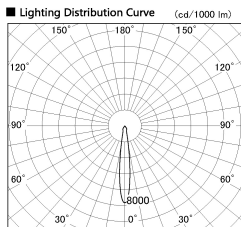

Item no. SD381-0815W9027-R

Series Name: Cledy versa R-G (UL track)
(SD381-R)

■ Direct Horizontal Illuminance SD381-0815W9027-R

φ	Illuminance Angle	Beam Angle	Vertical Illuminance (lx)
220	13°	14°	22430
1			5610
			2490
450			1400
2			900
			620
680			460
3			350
			350
910			
m	1	0	1
			2

Installation	Track mount
Type	Cledy versa R-G (UL track) (SD381-R)
Fixture wattage	7.5W
Beam angle	16deg
Color Temp.	2700K
CRI	Ra>90
Luminous	723 lm
Body	Die-cast aluminum alloy
Body finish	White
Trim finish	White
Reflector finish	N/A
IP Rate	IP20
Light source	COB module
Input Voltage	AC220~240V
Dimming Type	Non-Dimmable
Certificate	CE,CCC
Cut Hole	N/A