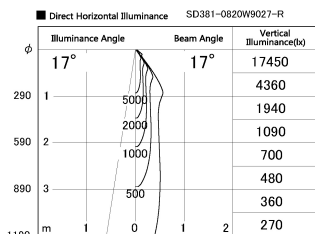

Item no. SD381-0820W9027-R

Series Name: Cledy versa R-G (UL track)
(SD381-R)

Installation	Track mount
Type	Cledy versa R-G (UL track) (SD381-R)
Fixture wattage	7.5W
Beam angle	20deg
Color Temp.	2700K
CRI	Ra>90
Luminous	753 lm
Body	Die-cast aluminum alloy
Body finish	White
Trim finish	White
Reflector finish	N/A
IP Rate	IP20
Light source	COB module
Input Voltage	AC220~240V
Dimming Type	Non-Dimmable
Certificate	CE,CCC
Cut Hole	N/A