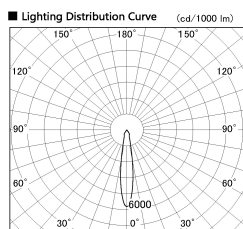

Item no. SD381-0820W9027-R

Series Name: Cledy versa R-G (UL track)
(SD381-R)

Installation	Track mount
Type	Cledy versa R-G (UL track) (SD381-R)
Fixture wattage	7.5W
Beam angle	20deg
Color Temp.	2700K
CRI	Ra>90
Luminous	753 lm
Body	Die-cast aluminum alloy
Body finish	White
Trim finish	White
Reflector finish	N/A
IP Rate	IP20
Light source	COB module
Input Voltage	AC220~240V
Dimming Type	Non-Dimmable
Certificate	CE,CCC
Cut Hole	N/A