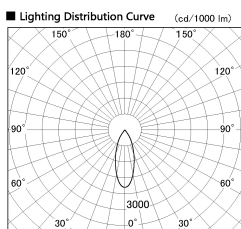

Item no. SD381-0840W9027-R

Series Name: Cledy versa R-G (UL track)  
(SD381-R)

Installation	Track mount
Type	Cledy versa R-G (UL track) (SD381-R)
Fixture wattage	7.5W
Beam angle	38deg
Color Temp.	2700K
CRI	Ra>90
Luminous	800 lm
Body	Die-cast aluminum alloy
Body finish	White
Trim finish	White
Reflector finish	N/A
IP Rate	IP20
Light source	COB module
Input Voltage	AC220~240V
Dimming Type	Non-Dimmable
Certificate	CE,CCC
Cut Hole	N/A