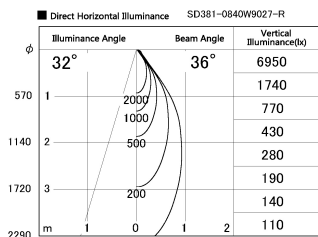

Item no. SD381-0840W9027-R

Series Name: Cledy versa R-G (UL track)  
(SD381-R)

Installation	Track mount
Type	Cledy versa R-G (UL track) (SD381-R)
Fixture wattage	7.5W
Beam angle	38deg
Color Temp.	2700K
CRI	Ra>90
Luminous	800 lm
Body	Die-cast aluminum alloy
Body finish	White
Trim finish	White
Reflector finish	N/A
IP Rate	IP20
Light source	COB module
Input Voltage	AC220~240V
Dimming Type	Non-Dimmable
Certificate	CE,CCC
Cut Hole	N/A