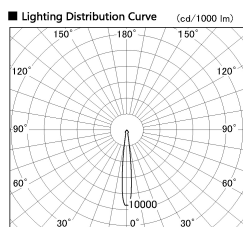

Item no. SD381-3515W9030-R

Series Name: Cledy versa R-G (UL track)  
(SD381-R)

■ Direct Horizontal Illuminance SD381-3515W9030-R

φ	Illuminance Angle	Beam Angle	Vertical Illuminance (lx)		
190	11°	12°	149240		
1			37310		
380			16580		
2			9330		
570			5970		
3			4150		
770			3050		
m	1	0	1	2	2330

Installation	Track mount
Type	
Fixture wattage	36W
Beam angle	12deg
Color Temp.	3000K
CRI	Ra>90
Luminous	3948 lm
Body	Die-castaluminumalloy
Body finish	White
Trim finish	White
Reflector finish	N/A
IP Rate	IP20
Light source	COB module
Input Voltage	AC220~240V
Dimming Type	Non-Dimmable
Certificate	CE,CCC
Cut Hole	N/A