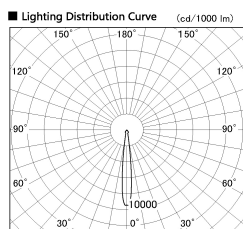

Item no. SD381-3515W9030-R

Series Name: Cledy versa R-G (UL track)
(SD381-R)

■ Direct Horizontal Illuminance SD381-3515W9030-R

Illuminance Angle	Beam Angle	Vertical Illuminance (lx)	
11°	12°	149240	
190	1	37310	
1	5000	16580	
380	20000	9330	
2	10000	5970	
570	3	4150	
3	5000	3050	
770	m	1 0 1 2	2330

Installation	Track mount
Type	Cledy versa R-G (UL track) (SD381-R)
Fixture wattage	36W
Beam angle	12deg
Color Temp.	3000K
CRI	Ra>90
Luminous	3948 lm
Body	Die-cast aluminum alloy
Body finish	White
Trim finish	White
Reflector finish	N/A
IP Rate	IP20
Light source	COB module
Input Voltage	AC220~240V
Dimming Type	Non-Dimmable
Certificate	CE,CCC
Cut Hole	N/A