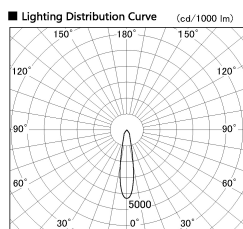

Item no. SD381-3520W9030-R

Series Name: Cledy versa R-G (UL track)
(SD381-R)

Installation	Track mount
Type	Cledy versa R-G (UL track) (SD381-R)
Fixture wattage	36W
Beam angle	21deg
Color Temp.	3000K
CRI	Ra>90
Luminous	4257 lm
Body	Die-cast aluminum alloy
Body finish	White
Trim finish	White
Reflector finish	N/A
IP Rate	IP20
Light source	COB module
Input Voltage	AC220~240V
Dimming Type	Non-Dimmable
Certificate	CE,CCC
Cut Hole	N/A