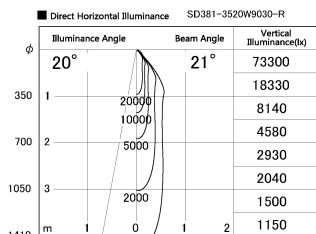

Item no. SD381-3520W9030-R

Series Name: Cledy versa R-G (UL track)
(SD381-R)

Installation	Track mount
Type	Cledy versa R-G (UL track) (SD381-R)
Fixture wattage	36W
Beam angle	21deg
Color Temp.	3000K
CRI	Ra>90
Luminous	4257 lm
Body	Die-cast aluminum alloy
Body finish	White
Trim finish	White
Reflector finish	N/A
IP Rate	IP20
Light source	COB module
Input Voltage	AC220~240V
Dimming Type	Non-Dimmable
Certificate	CE,CCC
Cut Hole	N/A