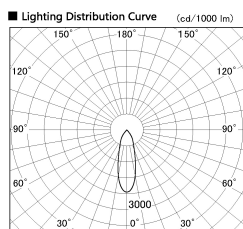

Item no. SD381-3530W9030-R

Series Name: Cledy versa R-G (UL track)  
(SD381-R)

Installation	Track mount
Type	Cledy versa R-G (UL track) (SD381-R)
Fixture wattage	36W
Beam angle	30deg
Color Temp.	3000K
CRI	Ra>90
Luminous	4272 lm
Body	Die-cast aluminum alloy
Body finish	White
Trim finish	White
Reflector finish	N/A
IP Rate	IP20
Light source	COB module
Input Voltage	AC220~240V
Dimming Type	Non-Dimmable
Certificate	CE,CCC
Cut Hole	N/A