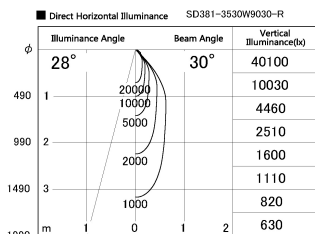

Item no. SD381-3530W9030-R

Series Name: Cledy versa R-G (UL track)  
(SD381-R)

Installation	Track mount
Type	Cledy versa R-G (UL track) (SD381-R)
Fixture wattage	36W
Beam angle	30deg
Color Temp.	3000K
CRI	Ra>90
Luminous	4272 lm
Body	Die-cast aluminum alloy
Body finish	White
Trim finish	White
Reflector finish	N/A
IP Rate	IP20
Light source	COB module
Input Voltage	AC220~240V
Dimming Type	Non-Dimmable
Certificate	CE,CCC
Cut Hole	N/A