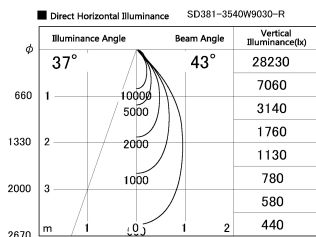

Item no. SD381-3540W9030-R

Series Name: Cledy versa R-G (UL track)  
(SD381-R)

Installation	Track mount
Type	Cledy versa R-G (UL track) (SD381-R)
Fixture wattage	36W
Beam angle	43deg
Color Temp.	3000K
CRI	Ra>90
Luminous	4268 lm
Body	Die-castaluminumalloy
Body finish	White
Trim finish	White
Reflector finish	N/A
IP Rate	IP20
Light source	COB module
Input Voltage	AC220~240V
Dimming Type	Non-Dimmable
Certificate	CE,CCC
Cut Hole	N/A