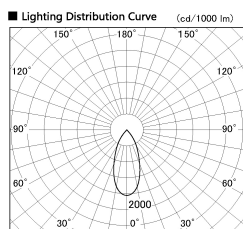

Item no. SD381-3540W9030-R

Series Name: Cledy versa R-G (UL track)  
(SD381-R)

Installation	Track mount
Type	Cledy versa R-G (UL track) (SD381-R)
Fixture wattage	36W
Beam angle	43deg
Color Temp.	3000K
CRI	Ra>90
Luminous	4268 lm
Body	Die-castaluminumalloy
Body finish	White
Trim finish	White
Reflector finish	N/A
IP Rate	IP20
Light source	COB module
Input Voltage	AC220~240V
Dimming Type	Non-Dimmable
Certificate	CE,CCC
Cut Hole	N/A