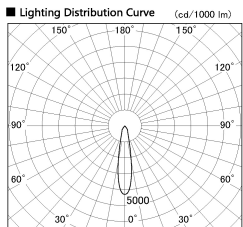

Item no. SD381-2820W9030-R

Series Name: Cledy versa R-G (UL track)
(SD381-R)

Installation	Track mount
Type	Cledy versa R-G (UL track) (SD381-R)
Fixture wattage	28W
Beam angle	21deg
Color Temp.	3000K
CRI	Ra>90
Luminous	3438 lm
Body	Die-cast aluminum alloy
Body finish	White
Trim finish	White
Reflector finish	N/A
IP Rate	IP20
Light source	COB module
Input Voltage	AC220~240V
Dimming Type	Non-Dimmable
Certificate	CE,CCC
Cut Hole	N/A