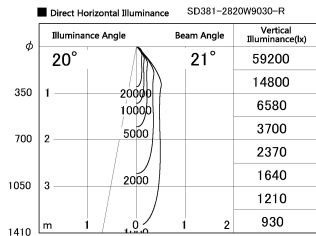

Item no. SD381-2820W9030-R

Series Name: Cledy versa R-G (UL track)
(SD381-R)

Installation	Track mount
Type	Cledy versa R-G (UL track) (SD381-R)
Fixture wattage	28W
Beam angle	21deg
Color Temp.	3000K
CRI	Ra>90
Luminous	3438 lm
Body	Die-cast aluminum alloy
Body finish	White
Trim finish	White
Reflector finish	N/A
IP Rate	IP20
Light source	COB module
Input Voltage	AC220~240V
Dimming Type	Non-Dimmable
Certificate	CE,CCC
Cut Hole	N/A