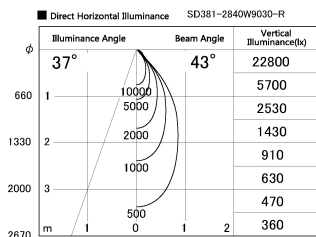

Item no. SD381-2840W9030-R

Series Name: Cledy versa R-G (UL track)
(SD381-R)

Installation	Track mount
Type	Cledy versa R-G (UL track) (SD381-R)
Fixture wattage	28W
Beam angle	43deg
Color Temp.	3000K
CRI	Ra>90
Luminous	3448 lm
Body	Die-cast aluminum alloy
Body finish	White
Trim finish	White
Reflector finish	N/A
IP Rate	IP20
Light source	COB module
Input Voltage	AC220~240V
Dimming Type	Non-Dimmable
Certificate	CE,CCC
Cut Hole	N/A