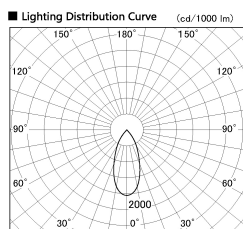

Item no. SD381-2840W9030-R

Series Name: Cledy versa R-G (UL track)
(SD381-R)

Installation	Track mount
Type	Cledy versa R-G (UL track) (SD381-R)
Fixture wattage	28W
Beam angle	43deg
Color Temp.	3000K
CRI	Ra>90
Luminous	3448 lm
Body	Die-cast aluminum alloy
Body finish	White
Trim finish	White
Reflector finish	N/A
IP Rate	IP20
Light source	COB module
Input Voltage	AC220~240V
Dimming Type	Non-Dimmable
Certificate	CE,CCC
Cut Hole	N/A