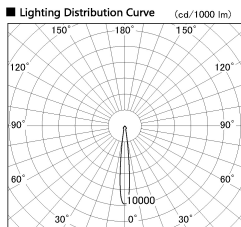

Item no. SD381-2615W9030-R

Series Name: Cledy versa R-G (UL track)
(SD381-R)

■ Direct Horizontal Illuminance SD381-2615W9030-R

Illuminance Angle	Beam Angle	Vertical Illuminance (lx)
10°	12°	109430
170	1	27360
1	50000	12160
20000	2	6840
10000	340	4380
5000	2	3040
520	3	2230
690	m	1 2 0 0 1 2
		1710

Installation	Track mount
Type	Cledy versa R-G (UL track) (SD381-R)
Fixture wattage	23W
Beam angle	12deg
Color Temp.	3000K
CRI	Ra>90
Luminous	2781 lm
Body	Die-castaluminumalloy
Body finish	White
Trim finish	White
Reflector finish	N/A
IP Rate	IP20
Light source	COB module
Input Voltage	AC220~240V
Dimming Type	Non-Dimmable
Certificate	CE,CCC
Cut Hole	N/A