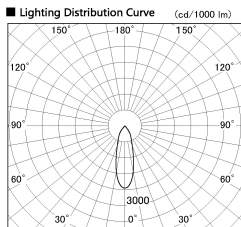

Item no. SD381-2630W9030-R

Series Name: Cledy versa R-G (UL track)
(SD381-R)

Installation	Track mount
Type	Cledy versa R-G (UL track) (SD381-R)
Fixture wattage	23W
Beam angle	30deg
Color Temp.	3000K
CRI	Ra>90
Luminous	3008 lm
Body	Die-castaluminumalloy
Body finish	White
Trim finish	White
Reflector finish	N/A
IP Rate	IP20
Light source	COB module
Input Voltage	AC220~240V
Dimming Type	Non-Dimmable
Certificate	CE,CCC
Cut Hole	N/A