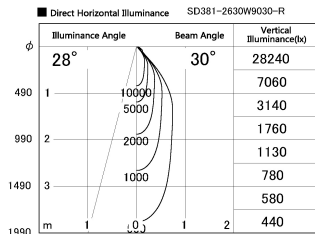

Item no. SD381-2630W9030-R

Series Name: Cledy versa R-G (UL track)
(SD381-R)

Installation	Track mount
Type	Cledy versa R-G (UL track) (SD381-R)
Fixture wattage	23W
Beam angle	30deg
Color Temp.	3000K
CRI	Ra>90
Luminous	3008 lm
Body	Die-castaluminumalloy
Body finish	White
Trim finish	White
Reflector finish	N/A
IP Rate	IP20
Light source	COB module
Input Voltage	AC220~240V
Dimming Type	Non-Dimmable
Certificate	CE,CCC
Cut Hole	N/A