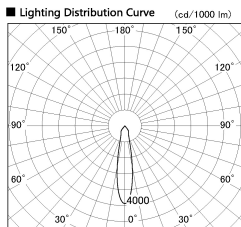

Item no. SD381-2520W9030-R

Series Name: Cledy versa R-G (UL track)
(SD381-R)

■ Direct Horizontal Illuminance SD381-2520W9030-R

Illuminance Angle	Beam Angle	Vertical Illuminance (lx)
20°	21°	43550
1		10890
2		4840
3		2720
700		1740
1050		1210
1410		890
m	1	2
	0	1
		2
		680

Installation	Track mount
Type	Cledy versa R-G (UL track) (SD381-R)
Fixture wattage	23W
Beam angle	21deg
Color Temp.	3000K
CRI	Ra>90
Luminous	2782 lm
Body	Die-castaluminumalloy
Body finish	White
Trim finish	White
Reflector finish	N/A
IP Rate	IP20
Light source	COB module
Input Voltage	AC220~240V
Dimming Type	Non-Dimmable
Certificate	CE,CCC
Cut Hole	N/A