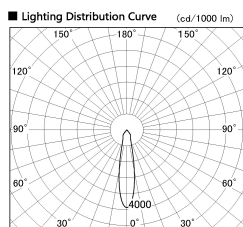

Item no. SD381-2520W9030-R

Series Name: Cledy versa R-G (UL track)
(SD381-R)

■ Direct Horizontal Illuminance SD381-2520W9030-R

Illuminance Angle	Beam Angle	Vertical Illuminance (lx)
20°	21°	43550
1		10890
		4840
		2720
		1740
		1210
		890
		680

Installation	Track mount
Type	Cledy versa R-G (UL track) (SD381-R)
Fixture wattage	23W
Beam angle	21deg
Color Temp.	3000K
CRI	Ra>90
Luminous	2782 lm
Body	Die-castaluminumalloy
Body finish	White
Trim finish	White
Reflector finish	N/A
IP Rate	IP20
Light source	COB module
Input Voltage	AC220~240V
Dimming Type	Non-Dimmable
Certificate	CE,CCC
Cut Hole	N/A