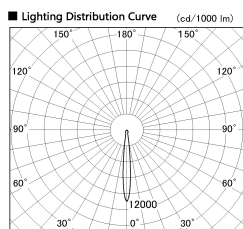

Item no. SD381-2015W9030-R

Series Name: Cledy versa R-G (UL track)  
(SD381-R)

■ Direct Horizontal Illuminance SD381-2015W9030-R

φ	Illuminance Angle	Beam Angle	Vertical Illuminance (lx)
170	10°	11°	86700
170			21680
340	20000		9630
340	10000		5420
520	5000		3470
520	2000		2410
690	0		1770
690	0	1 2	1350

Installation	Track mount
Type	Cledy versa R-G (UL track) (SD381-R)
Fixture wattage	20W
Beam angle	11deg
Color Temp.	3000K
CRI	Ra>90
Luminous	2001 lm
Body	Die-castaluminumalloy
Body finish	White
Trim finish	White
Reflector finish	N/A
IP Rate	IP20
Light source	COB module
Input Voltage	AC220~240V
Dimming Type	Non-Dimmable
Certificate	CE,CCC
Cut Hole	N/A