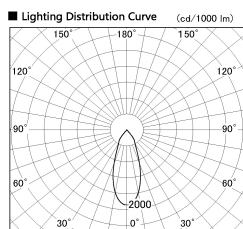

Item no. SD381-2040W9030-R

Series Name: Cledy versa R-G (UL track)  
(SD381-R)

Installation	Track mount
Type	Cledy versa R-G (UL track) (SD381-R)
Fixture wattage	20W
Beam angle	39deg
Color Temp.	3000K
CRI	Ra>90
Luminous	2187 lm
Body	Die-cast aluminum alloy
Body finish	White
Trim finish	White
Reflector finish	N/A
IP Rate	IP20
Light source	COB module
Input Voltage	AC220~240V
Dimming Type	Non-Dimmable
Certificate	CE,CCC
Cut Hole	N/A