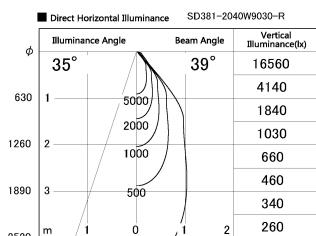

Item no. SD381-2040W9030-R

Series Name: Cledy versa R-G (UL track)  
(SD381-R)

Installation	Track mount
Type	Cledy versa R-G (UL track) (SD381-R)
Fixture wattage	20W
Beam angle	39deg
Color Temp.	3000K
CRI	Ra>90
Luminous	2187 lm
Body	Die-cast aluminum alloy
Body finish	White
Trim finish	White
Reflector finish	N/A
IP Rate	IP20
Light source	COB module
Input Voltage	AC220~240V
Dimming Type	Non-Dimmable
Certificate	CE,CCC
Cut Hole	N/A