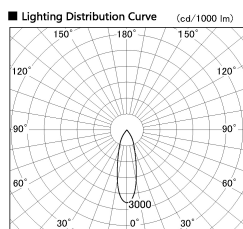

Item no. SD381-1930W9030-R

Series Name: Cledy versa R-G (UL track)
(SD381-R)

Installation	Track mount
Type	Cledy versa R-G (UL track) (SD381-R)
Fixture wattage	18.6W
Beam angle	28deg
Color Temp.	3000K
CRI	Ra>90
Luminous	1811 lm
Body	Die-cast aluminum alloy
Body finish	White
Trim finish	White
Reflector finish	N/A
IP Rate	IP20
Light source	COB module
Input Voltage	AC220~240V
Dimming Type	Non-Dimmable
Certificate	CE,CCC
Cut Hole	N/A