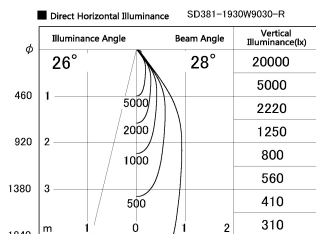

Item no. SD381-1930W9030-R

Series Name: Cledy versa R-G (UL track)
(SD381-R)

Installation	Track mount
Type	Cledy versa R-G (UL track) (SD381-R)
Fixture wattage	18.6W
Beam angle	28deg
Color Temp.	3000K
CRI	Ra>90
Luminous	1811 lm
Body	Die-cast aluminum alloy
Body finish	White
Trim finish	White
Reflector finish	N/A
IP Rate	IP20
Light source	COB module
Input Voltage	AC220~240V
Dimming Type	Non-Dimmable
Certificate	CE,CCC
Cut Hole	N/A