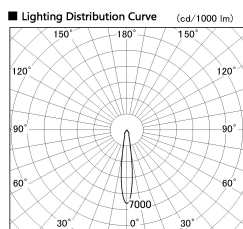

Item no. SD381-1115W9030-R

Series Name: Cledy versa R-G (UL track)  
(SD381-R)

Installation	Track mount
Type	Cledy versa R-G (UL track) (SD381-R)
Fixture wattage	10.5W
Beam angle	16deg
Color Temp.	3000K
CRI	Ra>90
Luminous	1033 lm
Body	Die-cast aluminum alloy
Body finish	White
Trim finish	White
Reflector finish	N/A
IP Rate	IP20
Light source	COB module
Input Voltage	AC220~240V
Dimming Type	Non-Dimmable
Certificate	CE,CCC
Cut Hole	N/A