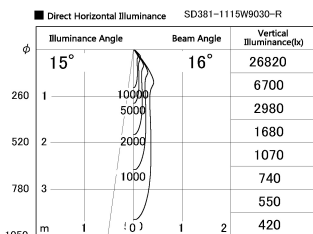

Item no. SD381-1115W9030-R

Series Name: Cledy versa R-G (UL track)  
(SD381-R)

Installation	Track mount
Type	Cledy versa R-G (UL track) (SD381-R)
Fixture wattage	10.5W
Beam angle	16deg
Color Temp.	3000K
CRI	Ra>90
Luminous	1033 lm
Body	Die-cast aluminum alloy
Body finish	White
Trim finish	White
Reflector finish	N/A
IP Rate	IP20
Light source	COB module
Input Voltage	AC220~240V
Dimming Type	Non-Dimmable
Certificate	CE,CCC
Cut Hole	N/A