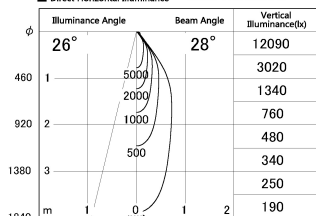

Installation	Track mount
Type	Cledy versa R-G (UL track) (SD381-R)
Fixture wattage	10.5W
Beam angle	28deg
Color Temp.	3000K
CRI	Ra>90
Luminous	1095 lm
Body	Die-cast aluminum alloy
Body finish	White
Trim finish	White
Reflector finish	N/A
IP Rate	IP20
Light source	COB module
Input Voltage	AC220~240V
Dimming Type	Non-Dimmable
Certificate	CE,CCC
Cut Hole	N/A