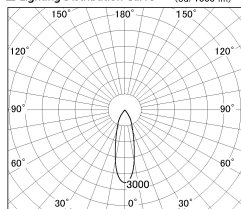

■ Lighting Distribution Curve (cd./1000 lm)

Installation	Track mount
Type	Cledy versa R-G (UL track) (SD381-R)
Fixture wattage	10.5W
Beam angle	28deg
Color Temp.	3000K
CRI	Ra>90
Luminous	1095 lm
Body	Die-cast aluminum alloy
Body finish	White
Trim finish	White
Reflector finish	N/A
IP Rate	IP20
Light source	COB module
Input Voltage	AC220~240V
Dimming Type	Non-Dimmable
Certificate	CE,CCC
Cut Hole	N/A