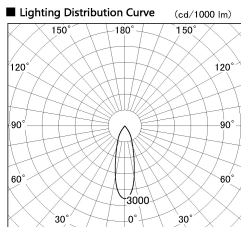

Item no. SD381-1130W9030-R

Series Name: Cledy versa R-G (UL track)
(SD381-R)

Installation	Track mount
Type	Cledy versa R-G (UL track) (SD381-R)
Fixture wattage	10.5W
Beam angle	28deg
Color Temp.	3000K
CRI	Ra>90
Luminous	1095 lm
Body	Die-cast aluminum alloy
Body finish	White
Trim finish	White
Reflector finish	N/A
IP Rate	IP20
Light source	COB module
Input Voltage	AC220~240V
Dimming Type	Non-Dimmable
Certificate	CE,CCC
Cut Hole	N/A