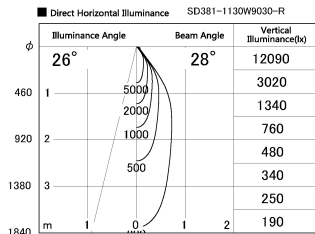

Item no. SD381-1130W9030-R

Series Name: Cledy versa R-G (UL track)
(SD381-R)

Installation	Track mount
Type	Cledy versa R-G (UL track) (SD381-R)
Fixture wattage	10.5W
Beam angle	28deg
Color Temp.	3000K
CRI	Ra>90
Luminous	1095 lm
Body	Die-cast aluminum alloy
Body finish	White
Trim finish	White
Reflector finish	N/A
IP Rate	IP20
Light source	COB module
Input Voltage	AC220~240V
Dimming Type	Non-Dimmable
Certificate	CE,CCC
Cut Hole	N/A