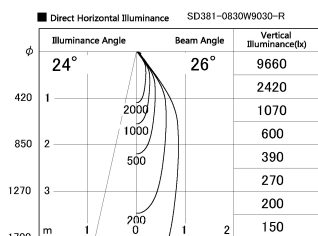

Item no. SD381-0830W9030-R

Series Name: Cledy versa R-G (UL track)  
(SD381-R)

Installation	Track mount
Type	Cledy versa R-G (UL track) (SD381-R)
Fixture wattage	7.5W
Beam angle	29deg
Color Temp.	3000K
CRI	Ra>90
Luminous	800 lm
Body	Die-cast aluminum alloy
Body finish	White
Trim finish	White
Reflector finish	N/A
IP Rate	IP20
Light source	COB module
Input Voltage	AC220~240V
Dimming Type	Non-Dimmable
Certificate	CE,CCC
Cut Hole	N/A