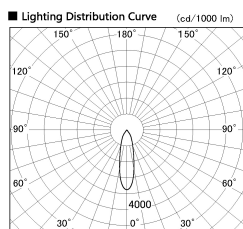

Item no. SD381-0830W9030-R

Series Name: Cledy versa R-G (UL track)  
(SD381-R)

Installation	Track mount
Type	Cledy versa R-G (UL track) (SD381-R)
Fixture wattage	7.5W
Beam angle	29deg
Color Temp.	3000K
CRI	Ra>90
Luminous	800 lm
Body	Die-cast aluminum alloy
Body finish	White
Trim finish	White
Reflector finish	N/A
IP Rate	IP20
Light source	COB module
Input Voltage	AC220~240V
Dimming Type	Non-Dimmable
Certificate	CE,CCC
Cut Hole	N/A