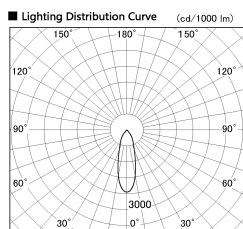

Item no. SD381-3530W9035-R

Series Name: Cledy versa R-G (UL track)  
(SD381-R)

Installation	Track mount
Type	Cledy versa R-G (UL track) (SD381-R)
Fixture wattage	36W
Beam angle	30deg
Color Temp.	3500K
CRI	Ra>90
Luminous	4229 lm
Body	Die-cast aluminum alloy
Body finish	White
Trim finish	White
Reflector finish	N/A
IP Rate	IP20
Light source	COB module
Input Voltage	AC220~240V
Dimming Type	Non-Dimmable
Certificate	CE,CCC
Cut Hole	N/A