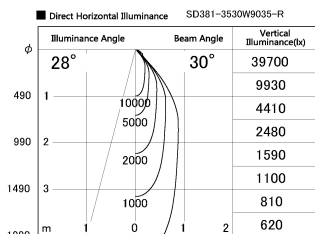

Item no. SD381-3530W9035-R

Series Name: Cledy versa R-G (UL track)  
(SD381-R)

Installation	Track mount
Type	Cledy versa R-G (UL track) (SD381-R)
Fixture wattage	36W
Beam angle	30deg
Color Temp.	3500K
CRI	Ra>90
Luminous	4229 lm
Body	Die-cast aluminum alloy
Body finish	White
Trim finish	White
Reflector finish	N/A
IP Rate	IP20
Light source	COB module
Input Voltage	AC220~240V
Dimming Type	Non-Dimmable
Certificate	CE,CCC
Cut Hole	N/A