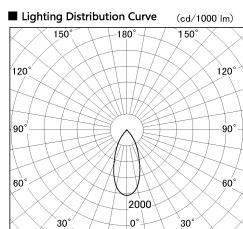

Item no. SD381-3540W9035-R

Series Name: Cledy versa R-G (UL track)
(SD381-R)

Installation	Track mount
Type	Cledy versa R-G (UL track) (SD381-R)
Fixture wattage	36W
Beam angle	43deg
Color Temp.	3500K
CRI	Ra>90
Luminous	4225 lm
Body	Die-castaluminumalloy
Body finish	White
Trim finish	White
Reflector finish	N/A
IP Rate	IP20
Light source	COB module
Input Voltage	AC220~240V
Dimming Type	Non-Dimmable
Certificate	CE,CCC
Cut Hole	N/A