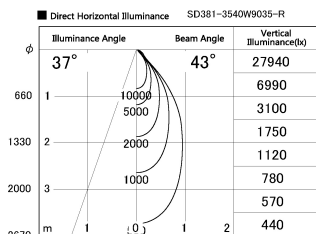

Item no. SD381-3540W9035-R

Series Name: Cledy versa R-G (UL track)
(SD381-R)

Installation	Track mount
Type	Cledy versa R-G (UL track) (SD381-R)
Fixture wattage	36W
Beam angle	43deg
Color Temp.	3500K
CRI	Ra>90
Luminous	4225 lm
Body	Die-castaluminumalloy
Body finish	White
Trim finish	White
Reflector finish	N/A
IP Rate	IP20
Light source	COB module
Input Voltage	AC220~240V
Dimming Type	Non-Dimmable
Certificate	CE,CCC
Cut Hole	N/A