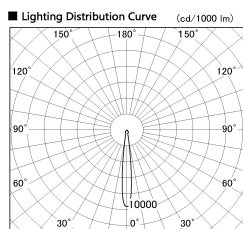

Item no. SD381-2815W9035-R

Series Name: Cledy versa R-G (UL track)  
(SD381-R)

■ Direct Horizontal Illuminance SD381-2815W9035-R

| φ   | Illuminance Angle | Beam Angle | Vertical Illuminance (lx) |
|-----|-------------------|------------|---------------------------|
| 190 | 11°               | 12°        | 122240                    |
| 1   | 50000             |            | 30560                     |
|     | 20000             |            | 13580                     |
| 380 | 10000             |            | 7640                      |
| 2   | 5000              |            | 4890                      |
| 570 |                   |            | 3400                      |
| 3   |                   |            | 2490                      |
| 770 |                   |            | 1910                      |

|                  |   |
|------------------|---|
| Installation     | Track mount                             |
| Type             | Cledy versa R-G (UL track)<br>(SD381-R) |
| Fixture wattage  | 28W                                     |
| Beam angle       | 12deg                                   |
| Color Temp.      | 3500K                                   |
| CRI              | Ra>90                                   |
| Luminous         | 3158 lm                                 |
| Body             | Die-castaluminumalloy                   |
| Body finish      | White                                   |
| Trim finish      | White                                   |
| Reflector finish | N/A                                     |
| IP Rate          | IP20                                    |
| Light source     | COB module                              |
| Input Voltage    | AC220~240V                              |
| Dimming Type     | Non-Dimmable                            |
| Certificate      | CE,CCC                                  |
| Cut Hole         | N/A                                     |