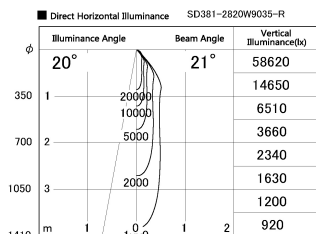

Item no. SD381-2820W9035-R

Series Name: Cledy versa R-G (UL track)
(SD381-R)

Installation	Track mount
Type	Cledy versa R-G (UL track) (SD381-R)
Fixture wattage	28W
Beam angle	21deg
Color Temp.	3500K
CRI	Ra>90
Luminous	3404 lm
Body	Die-cast aluminum alloy
Body finish	White
Trim finish	White
Reflector finish	N/A
IP Rate	IP20
Light source	COB module
Input Voltage	AC220~240V
Dimming Type	Non-Dimmable
Certificate	CE,CCC
Cut Hole	N/A