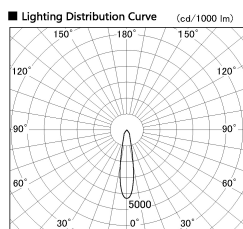

Item no. SD381-2820W9035-R

Series Name: Cledy versa R-G (UL track)
(SD381-R)

Installation	Track mount
Type	Cledy versa R-G (UL track) (SD381-R)
Fixture wattage	28W
Beam angle	21deg
Color Temp.	3500K
CRI	Ra>90
Luminous	3404 lm
Body	Die-cast aluminum alloy
Body finish	White
Trim finish	White
Reflector finish	N/A
IP Rate	IP20
Light source	COB module
Input Voltage	AC220~240V
Dimming Type	Non-Dimmable
Certificate	CE,CCC
Cut Hole	N/A