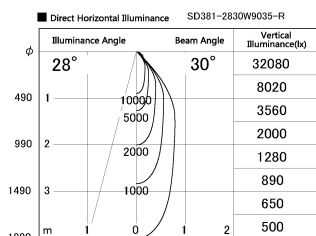

Item no. SD381-2830W9035-R

Series Name: Cledy versa R-G (UL track)  
(SD381-R)

Installation	Track mount
Type	
Fixture wattage	28W
Beam angle	30deg
Color Temp.	3500K
CRI	Ra>90
Luminous	3417 lm
Body	Die-castaluminumalloy
Body finish	White
Trim finish	White
Reflector finish	N/A
IP Rate	IP20
Light source	COB module
Input Voltage	AC220~240V
Dimming Type	Non-Dimmable
Certificate	CE,CCC
Cut Hole	N/A