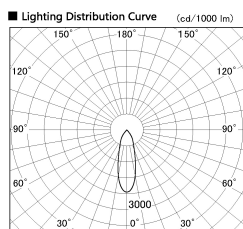

Item no. SD381-2830W9035-R

Series Name: Cledy versa R-G (UL track)
(SD381-R)

Installation	Track mount
Type	Cledy versa R-G (UL track) (SD381-R)
Fixture wattage	28W
Beam angle	30deg
Color Temp.	3500K
CRI	Ra>90
Luminous	3417 lm
Body	Die-cast aluminum alloy
Body finish	White
Trim finish	White
Reflector finish	N/A
IP Rate	IP20
Light source	COB module
Input Voltage	AC220~240V
Dimming Type	Non-Dimmable
Certificate	CE,CCC
Cut Hole	N/A