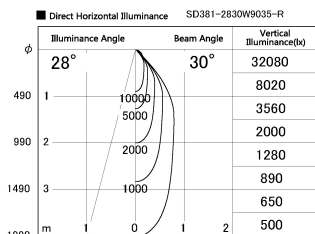

Item no. SD381-2830W9035-R

Series Name: Cledy versa R-G (UL track)
(SD381-R)

Installation	Track mount
Type	Cledy versa R-G (UL track) (SD381-R)
Fixture wattage	28W
Beam angle	30deg
Color Temp.	3500K
CRI	Ra>90
Luminous	3417 lm
Body	Die-cast aluminum alloy
Body finish	White
Trim finish	White
Reflector finish	N/A
IP Rate	IP20
Light source	COB module
Input Voltage	AC220~240V
Dimming Type	Non-Dimmable
Certificate	CE,CCC
Cut Hole	N/A