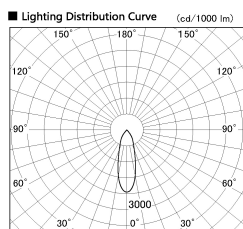

Item no. SD381-2830W9035-R

Series Name: Cledy versa R-G (UL track)  
(SD381-R)

Installation	Track mount
Type	
Fixture wattage	28W
Beam angle	30deg
Color Temp.	3500K
CRI	Ra>90
Luminous	3417 lm
Body	Die-castaluminumalloy
Body finish	White
Trim finish	White
Reflector finish	N/A
IP Rate	IP20
Light source	COB module
Input Voltage	AC220~240V
Dimming Type	Non-Dimmable
Certificate	CE,CCC
Cut Hole	N/A