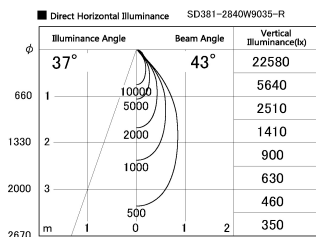

Item no. SD381-2840W9035-R

Series Name: Cledy versa R-G (UL track)  
(SD381-R)

Installation	Track mount
Type	Cledy versa R-G (UL track) (SD381-R)
Fixture wattage	28W
Beam angle	43deg
Color Temp.	3500K
CRI	Ra>90
Luminous	3414 lm
Body	Die-castaluminumalloy
Body finish	White
Trim finish	White
Reflector finish	N/A
IP Rate	IP20
Light source	COB module
Input Voltage	AC220~240V
Dimming Type	Non-Dimmable
Certificate	CE,CCC
Cut Hole	N/A