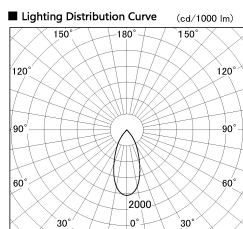

Item no. SD381-2840W9035-R

Series Name: Cledy versa R-G (UL track)  
(SD381-R)

Installation	Track mount
Type	Cledy versa R-G (UL track) (SD381-R)
Fixture wattage	28W
Beam angle	43deg
Color Temp.	3500K
CRI	Ra>90
Luminous	3414 lm
Body	Die-castaluminumalloy
Body finish	White
Trim finish	White
Reflector finish	N/A
IP Rate	IP20
Light source	COB module
Input Voltage	AC220~240V
Dimming Type	Non-Dimmable
Certificate	CE,CCC
Cut Hole	N/A