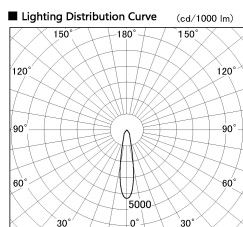

Item no. SD381-2620W9035-R

Series Name: Cledy versa R-G (UL track)
(SD381-R)

■ Direct Horizontal Illuminance SD381-2620W9035-R

Illuminance Angle	Beam Angle	Vertical Illuminance (lx)
20°	21°	51130
		12780
		5680
		3200
		2050
		1420
		1040
		800

Installation	Track mount
Type	Cledy versa R-G (UL track) (SD381-R)
Fixture wattage	23W
Beam angle	21deg
Color Temp.	3500K
CRI	Ra>90
Luminous	2969 lm
Body	Die-castaluminumalloy
Body finish	White
Trim finish	White
Reflector finish	N/A
IP Rate	IP20
Light source	COB module
Input Voltage	AC220~240V
Dimming Type	Non-Dimmable
Certificate	CE,CCC
Cut Hole	N/A