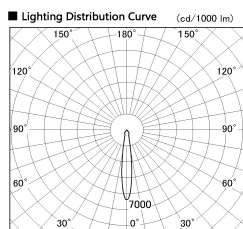

Item no. SD381-2515W9035-R

Series Name: Cledy versa R-G (UL track)
(SD381-R)

■ Direct Horizontal Illuminance SD381-2515W9035-R

Illuminance Angle	Beam Angle	Vertical Illuminance (lx)			
14°	15°	62890			
		15720			
		6990			
		3930			
		2520			
		1750			
730	3	2000			
240	1	20000			
480	2	10000			
980	m	0	1	2	980

Installation	Track mount
Type	Cledy versa R-G (UL track) (SD381-R)
Fixture wattage	23W
Beam angle	15deg
Color Temp.	3500K
CRI	Ra>90
Luminous	2554 lm
Body	Die-cast aluminum alloy
Body finish	White
Trim finish	White
Reflector finish	N/A
IP Rate	IP20
Light source	COB module
Input Voltage	AC220~240V
Dimming Type	Non-Dimmable
Certificate	CE,CCC
Cut Hole	N/A