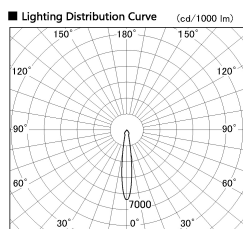

Item no. SD381-2515W9035-R

Series Name: Cledy versa R-G (UL track)  
(SD381-R)

■ Direct Horizontal Illuminance SD381-2515W9035-R

φ	Illuminance Angle	Beam Angle	Vertical Illuminance (lx)
240	14°	15°	62890
480			15720
960			6990
1920			3930
3840			2520
7680			1750
15360			1280
30720			980

Installation	Track mount
Type	Cledy versa R-G (UL track) (SD381-R)
Fixture wattage	23W
Beam angle	15deg
Color Temp.	3500K
CRI	Ra>90
Luminous	2554 lm
Body	Die-cast aluminum alloy
Body finish	White
Trim finish	White
Reflector finish	N/A
IP Rate	IP20
Light source	COB module
Input Voltage	AC220~240V
Dimming Type	Non-Dimmable
Certificate	CE,CCC
Cut Hole	N/A