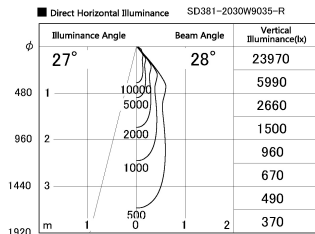

Item no. SD381-2030W9035-R

Series Name: Cledy versa R-G (UL track)  
(SD381-R)

Installation	Track mount
Type	Cledy versa R-G (UL track) (SD381-R)
Fixture wattage	20W
Beam angle	28deg
Color Temp.	3500K
CRI	Ra>90
Luminous	2148 lm
Body	Die-cast aluminum alloy
Body finish	White
Trim finish	White
Reflector finish	N/A
IP Rate	IP20
Light source	COB module
Input Voltage	AC220~240V
Dimming Type	Non-Dimmable
Certificate	CE,CCC
Cut Hole	N/A