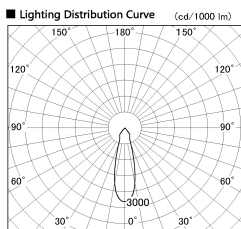

Item no. SD381-2030W9035-R

Series Name: Cledy versa R-G (UL track)  
(SD381-R)

Installation	Track mount
Type	Cledy versa R-G (UL track) (SD381-R)
Fixture wattage	20W
Beam angle	28deg
Color Temp.	3500K
CRI	Ra>90
Luminous	2148 lm
Body	Die-cast aluminum alloy
Body finish	White
Trim finish	White
Reflector finish	N/A
IP Rate	IP20
Light source	COB module
Input Voltage	AC220~240V
Dimming Type	Non-Dimmable
Certificate	CE,CCC
Cut Hole	N/A