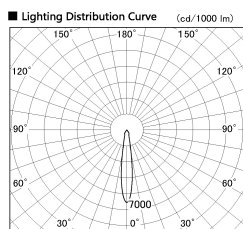

Item no. SD381-1915W9035-R

Series Name: Cledy versa R-G (UL track)
(SD381-R)

■ Direct Horizontal Illuminance SD381-1915W9035-R

Illuminance Angle	Beam Angle	Vertical Illuminance (lx)
15°	16°	43370
		10840
		4820
		2710
		1730
		1200
890		
680		

Installation	Track mount
Type	Cledy versa R-G (UL track) (SD381-R)
Fixture wattage	18.6W
Beam angle	16deg
Color Temp.	3500K
CRI	Ra>90
Luminous	1691 lm
Body	Die-cast aluminum alloy
Body finish	White
Trim finish	White
Reflector finish	N/A
IP Rate	IP20
Light source	COB module
Input Voltage	AC220~240V
Dimming Type	Non-Dimmable
Certificate	CE,CCC
Cut Hole	N/A