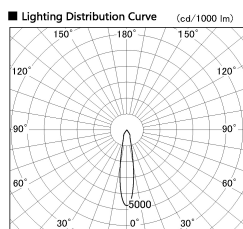

Item no. SD381-1920W9035-R

Series Name: Cledy versa R-G (UL track)
(SD381-R)

■ Direct Horizontal Illuminance SD381-1920W9035-R

φ	Illuminance Angle	Beam Angle	Vertical Illuminance (lx)
330	19°	19°	32960
1			8240
660			3660
2			2060
1000			1320
3			920
1330			670
m	1	0	520

Installation	Track mount
Type	Cledy versa R-G (UL track) (SD381-R)
Fixture wattage	18.6W
Beam angle	19deg
Color Temp.	3500K
CRI	Ra>90
Luminous	1725 lm
Body	Die-cast aluminum alloy
Body finish	White
Trim finish	White
Reflector finish	N/A
IP Rate	IP20
Light source	COB module
Input Voltage	AC220~240V
Dimming Type	Non-Dimmable
Certificate	CE,CCC
Cut Hole	N/A