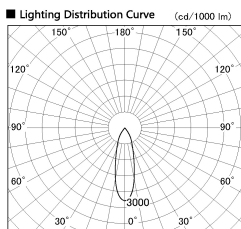

Item no. SD381-1930W9035-R

Series Name: Cledy versa R-G (UL track)  
(SD381-R)

Installation	Track mount
Type	Cledy versa R-G (UL track) (SD381-R)
Fixture wattage	18.6W
Beam angle	28deg
Color Temp.	3500K
CRI	Ra>90
Luminous	1793 lm
Body	Die-cast aluminum alloy
Body finish	White
Trim finish	White
Reflector finish	N/A
IP Rate	IP20
Light source	COB module
Input Voltage	AC220~240V
Dimming Type	Non-Dimmable
Certificate	CE,CCC
Cut Hole	N/A