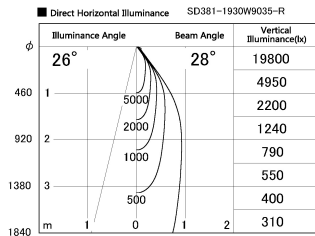

Item no. SD381-1930W9035-R

Series Name: Cledy versa R-G (UL track)  
(SD381-R)

Installation	Track mount
Type	Cledy versa R-G (UL track) (SD381-R)
Fixture wattage	18.6W
Beam angle	28deg
Color Temp.	3500K
CRI	Ra>90
Luminous	1793 lm
Body	Die-cast aluminum alloy
Body finish	White
Trim finish	White
Reflector finish	N/A
IP Rate	IP20
Light source	COB module
Input Voltage	AC220~240V
Dimming Type	Non-Dimmable
Certificate	CE,CCC
Cut Hole	N/A