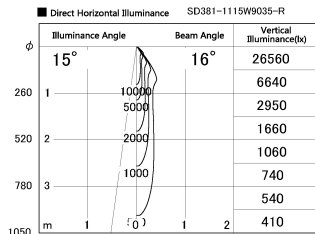

Item no. SD381-1115W9035-R

Series Name: Cledy versa R-G (UL track)
(SD381-R)

Installation	Track mount
Type	Cledy versa R-G (UL track) (SD381-R)
Fixture wattage	10.5W
Beam angle	16deg
Color Temp.	3500K
CRI	Ra>90
Luminous	1023 lm
Body	Die-cast aluminum alloy
Body finish	White
Trim finish	White
Reflector finish	N/A
IP Rate	IP20
Light source	COB module
Input Voltage	AC220~240V
Dimming Type	Non-Dimmable
Certificate	CE,CCC
Cut Hole	N/A