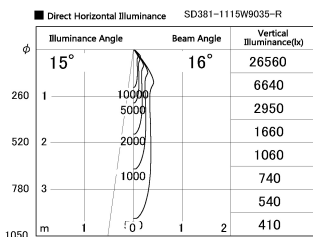

Item no. SD381-1115W9035-R

Series Name: Cledy versa R-G (UL track)
(SD381-R)

Installation	Track mount
Type	Cledy versa R-G (UL track) (SD381-R)
Fixture wattage	10.5W
Beam angle	16deg
Color Temp.	3500K
CRI	Ra>90
Luminous	1023 lm
Body	Die-castaluminumalloy
Body finish	White
Trim finish	White
Reflector finish	N/A
IP Rate	IP20
Light source	COB module
Input Voltage	AC220~240V
Dimming Type	Non-Dimmable
Certificate	CE,CCC
Cut Hole	N/A