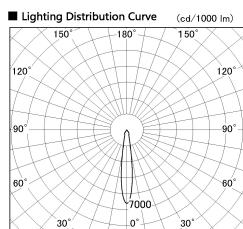

Item no. SD381-1115W9035-R

Series Name: Cledy versa R-G (UL track)
(SD381-R)

Installation	Track mount
Type	Cledy versa R-G (UL track) (SD381-R)
Fixture wattage	10.5W
Beam angle	16deg
Color Temp.	3500K
CRI	Ra>90
Luminous	1023 lm
Body	Die-castaluminumalloy
Body finish	White
Trim finish	White
Reflector finish	N/A
IP Rate	IP20
Light source	COB module
Input Voltage	AC220~240V
Dimming Type	Non-Dimmable
Certificate	CE,CCC
Cut Hole	N/A