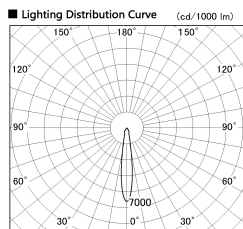

Item no. SD381-1115W9035-R

Series Name: Cledy versa R-G (UL track)
(SD381-R)

Installation	Track mount
Type	Cledy versa R-G (UL track) (SD381-R)
Fixture wattage	10.5W
Beam angle	16deg
Color Temp.	3500K
CRI	Ra>90
Luminous	1023 lm
Body	Die-cast aluminum alloy
Body finish	White
Trim finish	White
Reflector finish	N/A
IP Rate	IP20
Light source	COB module
Input Voltage	AC220~240V
Dimming Type	Non-Dimmable
Certificate	CE,CCC
Cut Hole	N/A