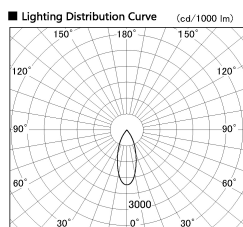

Item no. SD381-1140W9035-R

Series Name: Cledy versa R-G (UL track)
(SD381-R)

Installation	Track mount
Type	Cledy versa R-G (UL track) (SD381-R)
Fixture wattage	10.5W
Beam angle	37deg
Color Temp.	3500K
CRI	Ra>90
Luminous	1107 lm
Body	Die-cast aluminum alloy
Body finish	White
Trim finish	White
Reflector finish	N/A
IP Rate	IP20
Light source	COB module
Input Voltage	AC220~240V
Dimming Type	Non-Dimmable
Certificate	CE,CCC
Cut Hole	N/A