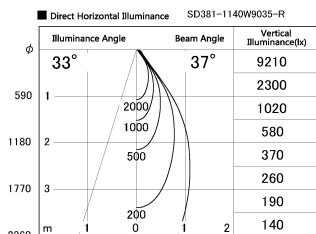

Item no. SD381-1140W9035-R

Series Name: Cledy versa R-G (UL track)
(SD381-R)

Installation	Track mount
Type	Cledy versa R-G (UL track) (SD381-R)
Fixture wattage	10.5W
Beam angle	37deg
Color Temp.	3500K
CRI	Ra>90
Luminous	1107 lm
Body	Die-cast aluminum alloy
Body finish	White
Trim finish	White
Reflector finish	N/A
IP Rate	IP20
Light source	COB module
Input Voltage	AC220~240V
Dimming Type	Non-Dimmable
Certificate	CE,CCC
Cut Hole	N/A