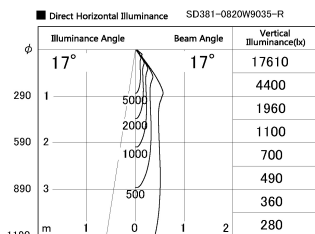

Item no. SD381-0820W9035-R

Series Name: Cledy versa R-G (UL track)
(SD381-R)

Installation	Track mount
Type	Cledy versa R-G (UL track) (SD381-R)
Fixture wattage	7.5W
Beam angle	20deg
Color Temp.	3500K
CRI	Ra>90
Luminous	760 lm
Body	Die-cast aluminum alloy
Body finish	White
Trim finish	White
Reflector finish	N/A
IP Rate	IP20
Light source	COB module
Input Voltage	AC220~240V
Dimming Type	Non-Dimmable
Certificate	CE,CCC
Cut Hole	N/A