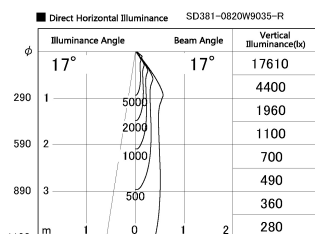

Item no. SD381-0820W9035-R

Series Name: Cledy versa R-G (UL track)  
(SD381-R)

Installation	Track mount
Type	Cledy versa R-G (UL track) (SD381-R)
Fixture wattage	7.5W
Beam angle	20deg
Color Temp.	3500K
CRI	Ra>90
Luminous	760 lm
Body	Die-cast aluminum alloy
Body finish	White
Trim finish	White
Reflector finish	N/A
IP Rate	IP20
Light source	COB module
Input Voltage	AC220~240V
Dimming Type	Non-Dimmable
Certificate	CE,CCC
Cut Hole	N/A