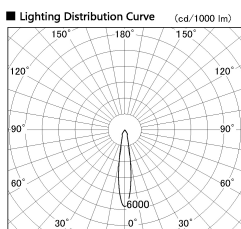

Item no. SD381-0820W9035-R

Series Name: Cledy versa R-G (UL track)
(SD381-R)

Installation	Track mount
Type	Cledy versa R-G (UL track) (SD381-R)
Fixture wattage	7.5W
Beam angle	20deg
Color Temp.	3500K
CRI	Ra>90
Luminous	760 lm
Body	Die-cast aluminum alloy
Body finish	White
Trim finish	White
Reflector finish	N/A
IP Rate	IP20
Light source	COB module
Input Voltage	AC220~240V
Dimming Type	Non-Dimmable
Certificate	CE,CCC
Cut Hole	N/A