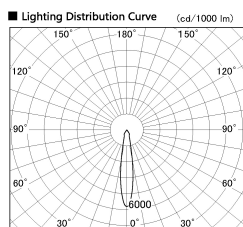

Item no. SD381-0820W9035-R

Series Name: Cledy versa R-G (UL track)  
(SD381-R)

Installation	Track mount
Type	Cledy versa R-G (UL track) (SD381-R)
Fixture wattage	7.5W
Beam angle	20deg
Color Temp.	3500K
CRI	Ra>90
Luminous	760 lm
Body	Die-cast aluminum alloy
Body finish	White
Trim finish	White
Reflector finish	N/A
IP Rate	IP20
Light source	COB module
Input Voltage	AC220~240V
Dimming Type	Non-Dimmable
Certificate	CE,CCC
Cut Hole	N/A