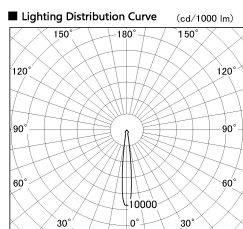

Item no. SD381-3515W9040-R

Series Name: Cledy versa R-G (UL track)
(SD381-R)

■ Direct Horizontal Illuminance SD381-3515W9040-R

Illuminance Angle	Beam Angle	Vertical Illuminance (lx)	
11°	12°	149840	
190	1	37460	
1	5000	16650	
380	20000	9370	
2	10000	5990	
570	3	4160	
3	5000	3060	
770	m	1 0 1 2	2340

Installation	Track mount
Type	Cledy versa R-G (UL track) (SD381-R)
Fixture wattage	36W
Beam angle	12deg
Color Temp.	4000K
CRI	Ra>90
Luminous	3964 lm
Body	Die-castaluminumalloy
Body finish	White
Trim finish	White
Reflector finish	N/A
IP Rate	IP20
Light source	COB module
Input Voltage	AC220~240V
Dimming Type	Non-Dimmable
Certificate	CE,CCC
Cut Hole	N/A