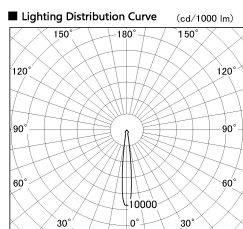

Item no. SD381-3515W9040-R

Series Name: Cledy versa R-G (UL track)
(SD381-R)

■ Direct Horizontal Illuminance SD381-3515W9040-R

Beam Angle	Vertical Illuminance (lx)
11°	149840
12°	37460
15°	16650
18°	9370
22°	5990
27°	4160
33°	3060
40°	2340

Installation	Track mount
Type	Cledy versa R-G (UL track) (SD381-R)
Fixture wattage	36W
Beam angle	12deg
Color Temp.	4000K
CRI	Ra>90
Luminous	3964 lm
Body	Die-castaluminumalloy
Body finish	White
Trim finish	White
Reflector finish	N/A
IP Rate	IP20
Light source	COB module
Input Voltage	AC220~240V
Dimming Type	Non-Dimmable
Certificate	CE,CCC
Cut Hole	N/A