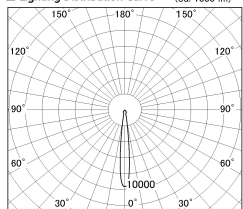

■ Lighting Distribution Curve (cd./1000 lm)

φ	Illuminance Angle	Beam Angle	Vertical Illuminance (lx)	
190	11°	12°	123990	
1	50000		31000	
	20000		13780	
380	10000		7750	
2			4960	
570	5000		3440	
3			2530	
770			1940	
m	1	0	1	2

Installation	Track mount
Type	Cledy versa R-G (UL track) (SD381-R)
Fixture wattage	28W
Beam angle	12deg
Color Temp.	4000K
CRI	Ra>90
Luminous	3203 lm
Body	Die-castaluminumalloy
Body finish	White
Trim finish	White
Reflector finish	N/A
IP Rate	IP20
Light source	COB module
Input Voltage	AC220~240V
Dimming Type	Non-Dimmable
Certificate	CE,CCC
Cut Hole	N/A