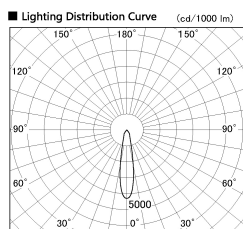

Item no. SD381-2820W9040-R

Series Name: Cledy versa R-G (UL track)
(SD381-R)

Installation	Track mount
Type	Cledy versa R-G (UL track) (SD381-R)
Fixture wattage	28W
Beam angle	21deg
Color Temp.	4000K
CRI	Ra>90
Luminous	3452 lm
Body	Die-cast aluminum alloy
Body finish	White
Trim finish	White
Reflector finish	N/A
IP Rate	IP20
Light source	COB module
Input Voltage	AC220~240V
Dimming Type	Non-Dimmable
Certificate	CE,CCC
Cut Hole	N/A