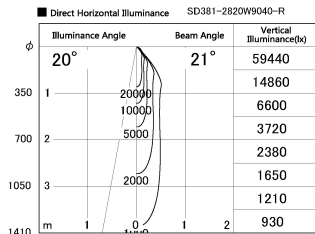

Item no. SD381-2820W9040-R

Series Name: Cledy versa R-G (UL track)
(SD381-R)

Installation	Track mount
Type	Cledy versa R-G (UL track) (SD381-R)
Fixture wattage	28W
Beam angle	21deg
Color Temp.	4000K
CRI	Ra>90
Luminous	3452 lm
Body	Die-castaluminumalloy
Body finish	White
Trim finish	White
Reflector finish	N/A
IP Rate	IP20
Light source	COB module
Input Voltage	AC220~240V
Dimming Type	Non-Dimmable
Certificate	CE,CCC
Cut Hole	N/A