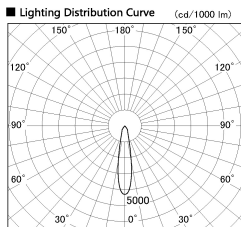

Item no. SD381-2820W9040-R

Series Name: Cledy versa R-G (UL track)
(SD381-R)

Installation	Track mount
Type	Cledy versa R-G (UL track) (SD381-R)
Fixture wattage	28W
Beam angle	21deg
Color Temp.	4000K
CRI	Ra>90
Luminous	3452 lm
Body	Die-castaluminumalloy
Body finish	White
Trim finish	White
Reflector finish	N/A
IP Rate	IP20
Light source	COB module
Input Voltage	AC220~240V
Dimming Type	Non-Dimmable
Certificate	CE,CCC
Cut Hole	N/A