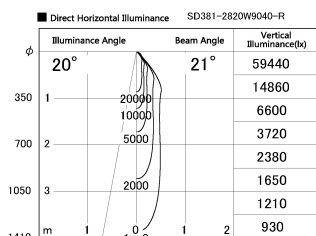

Item no. SD381-2820W9040-R

Series Name: Cledy versa R-G (UL track)
(SD381-R)

Installation	Track mount
Type	Cledy versa R-G (UL track) (SD381-R)
Fixture wattage	28W
Beam angle	21deg
Color Temp.	4000K
CRI	Ra>90
Luminous	3452 lm
Body	Die-cast aluminum alloy
Body finish	White
Trim finish	White
Reflector finish	N/A
IP Rate	IP20
Light source	COB module
Input Voltage	AC220~240V
Dimming Type	Non-Dimmable
Certificate	CE,CCC
Cut Hole	N/A