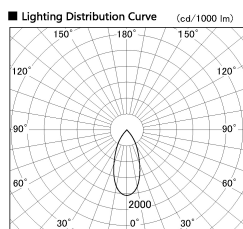

Item no. SD381-2840W9040-R

Series Name: Cledy versa R-G (UL track)
(SD381-R)

| | |
|------------------|---|
| Installation | Track mount |
| Type | Cledy versa R-G (UL track) (SD381-R) |
| Fixture wattage | 28W |
| Beam angle | 43deg |
| Color Temp. | 4000K |
| CRI | Ra>90 |
| Luminous | 3462 lm |
| Body | Die-castaluminumalloy |
| Body finish | White |
| Trim finish | White |
| Reflector finish | N/A |
| IP Rate | IP20 |
| Light source | COB module |
| Input Voltage | AC220~240V |
| Dimming Type | Non-Dimmable |
| Certificate | CE,CCC |
| Cut Hole | N/A |