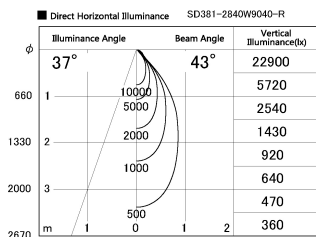

Item no. SD381-2840W9040-R

Series Name: Cledy versa R-G (UL track)
(SD381-R)

| | |
|------------------|---|
| Installation | Track mount |
| Type | Cledy versa R-G (UL track) (SD381-R) |
| Fixture wattage | 28W |
| Beam angle | 43deg |
| Color Temp. | 4000K |
| CRI | Ra>90 |
| Luminous | 3462 lm |
| Body | Die-castaluminumalloy |
| Body finish | White |
| Trim finish | White |
| Reflector finish | N/A |
| IP Rate | IP20 |
| Light source | COB module |
| Input Voltage | AC220~240V |
| Dimming Type | Non-Dimmable |
| Certificate | CE,CCC |
| Cut Hole | N/A |