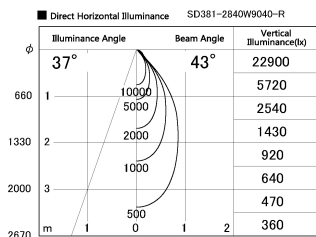

Item no. SD381-2840W9040-R

Series Name: Cledy versa R-G (UL track)
(SD381-R)

Installation	Track mount
Type	Cledy versa R-G (UL track) (SD381-R)
Fixture wattage	28W
Beam angle	43deg
Color Temp.	4000K
CRI	Ra>90
Luminous	3462 lm
Body	Die-castaluminumalloy
Body finish	White
Trim finish	White
Reflector finish	N/A
IP Rate	IP20
Light source	COB module
Input Voltage	AC220~240V
Dimming Type	Non-Dimmable
Certificate	CE,CCC
Cut Hole	N/A