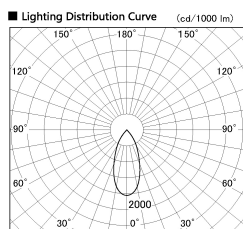

Item no. SD381-2840W9040-R

Series Name: Cledy versa R-G (UL track)
(SD381-R)

Installation	Track mount
Type	Cledy versa R-G (UL track) (SD381-R)
Fixture wattage	28W
Beam angle	43deg
Color Temp.	4000K
CRI	Ra>90
Luminous	3462 lm
Body	Die-castaluminumalloy
Body finish	White
Trim finish	White
Reflector finish	N/A
IP Rate	IP20
Light source	COB module
Input Voltage	AC220~240V
Dimming Type	Non-Dimmable
Certificate	CE,CCC
Cut Hole	N/A