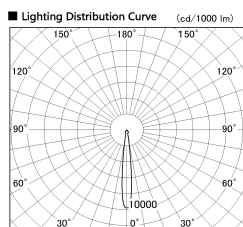

Item no. SD381-2615W9040-R

Series Name: Cledy versa R-G (UL track)
(SD381-R)

■ Direct Horizontal Illuminance SD381-2615W9040-R

Beam Angle	Vertical Illuminance (lx)
10°	109860
12°	27470
15°	12210
20°	6870
30°	4390
45°	3050
60°	2240
90°	1720

Installation	Track mount
Type	Cledy versa R-G (UL track) (SD381-R)
Fixture wattage	23W
Beam angle	12deg
Color Temp.	4000K
CRI	Ra>90
Luminous	2792 lm
Body	Die-castaluminumalloy
Body finish	White
Trim finish	White
Reflector finish	N/A
IP Rate	IP20
Light source	COB module
Input Voltage	AC220~240V
Dimming Type	Non-Dimmable
Certificate	CE,CCC
Cut Hole	N/A