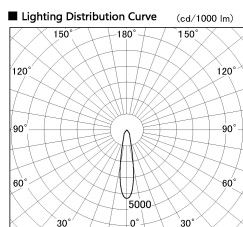

Item no. SD381-2620W9040-R

Series Name: Cledy versa R-G (UL track)
(SD381-R)

■ Direct Horizontal Illuminance SD381-2620W9040-R

Illuminance Angle	Beam Angle	Vertical Illuminance (lx)
20°	21°	51850
350		12960
700		5760
1050		3240
1410		2070
		1440
		1060
		810

Installation	Track mount
Type	Cledy versa R-G (UL track) (SD381-R)
Fixture wattage	23W
Beam angle	21deg
Color Temp.	4000K
CRI	Ra>90
Luminous	3011 lm
Body	Die-cast aluminum alloy
Body finish	White
Trim finish	White
Reflector finish	N/A
IP Rate	IP20
Light source	COB module
Input Voltage	AC220~240V
Dimming Type	Non-Dimmable
Certificate	CE,CCC
Cut Hole	N/A