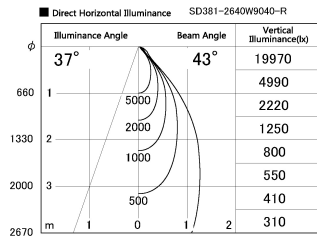

Item no. SD381-2640W9040-R

Series Name: Cledy versa R-G (UL track)  
(SD381-R)

Installation	Track mount
Type	Cledy versa R-G (UL track) (SD381-R)
Fixture wattage	23W
Beam angle	43deg
Color Temp.	4000K
CRI	Ra>90
Luminous	3019 lm
Body	Die-castaluminumalloy
Body finish	White
Trim finish	White
Reflector finish	N/A
IP Rate	IP20
Light source	COB module
Input Voltage	AC220~240V
Dimming Type	Non-Dimmable
Certificate	CE,CCC
Cut Hole	N/A