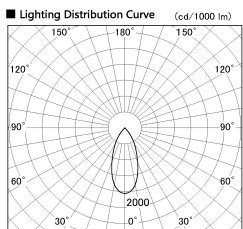

Item no. SD381-2640W9040-R

Series Name: Cledy versa R-G (UL track)  
(SD381-R)

Installation	Track mount
Type	Cledy versa R-G (UL track) (SD381-R)
Fixture wattage	23W
Beam angle	43deg
Color Temp.	4000K
CRI	Ra>90
Luminous	3019 lm
Body	Die-castaluminumalloy
Body finish	White
Trim finish	White
Reflector finish	N/A
IP Rate	IP20
Light source	COB module
Input Voltage	AC220~240V
Dimming Type	Non-Dimmable
Certificate	CE,CCC
Cut Hole	N/A