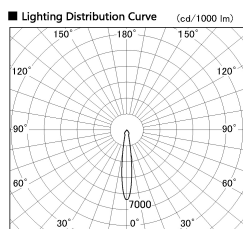

Item no. SD381-2515W9040-R

Series Name: Cledy versa R-G (UL track)  
(SD381-R)

■ Direct Horizontal Illuminance SD381-2515W9040-R

| Illuminance Angle | Beam Angle | Vertical Illuminance (lx) |
|-------------------|------------|---------------------------|
| 14°               | 0          | 63780                     |
|                   | 1          | 15950                     |
| 15°               | 0          | 7090                      |
|                   | 1          | 3990                      |
| 2                 | 2          | 2550                      |
|                   | 3          | 1770                      |
| 3                 | 4          | 1300                      |
|                   | 5          | 1000                      |

|                  |   |
|------------------|---|
| Installation     | Track mount                             |
| Type             | Cledy versa R-G (UL track)<br>(SD381-R) |
| Fixture wattage  | 23W                                     |
| Beam angle       | 15deg                                   |
| Color Temp.      | 4000K                                   |
| CRI              | Ra>90                                   |
| Luminous         | 2590 lm                                 |
| Body             | Die-cast aluminum alloy                 |
| Body finish      | White                                   |
| Trim finish      | White                                   |
| Reflector finish | N/A                                     |
| IP Rate          | IP20                                    |
| Light source     | COB module                              |
| Input Voltage    | AC220~240V                              |
| Dimming Type     | Non-Dimmable                            |
| Certificate      | CE,CCC                                  |
| Cut Hole         | N/A                                     |