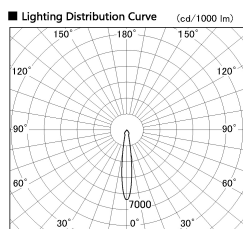

Item no. SD381-2515W9040-R

Series Name: Cledy versa R-G (UL track)
(SD381-R)

■ Direct Horizontal Illuminance SD381-2515W9040-R

Illuminance Angle	Beam Angle	Vertical Illuminance (lx)				
14°	15°	63780				
		15950				
		7090				
		3990				
		2550				
730	3	1770				
980	m	1	0	1	2	1000

Installation	Track mount
Type	Cledy versa R-G (UL track) (SD381-R)
Fixture wattage	23W
Beam angle	15deg
Color Temp.	4000K
CRI	Ra>90
Luminous	2590 lm
Body	Die-cast aluminum alloy
Body finish	White
Trim finish	White
Reflector finish	N/A
IP Rate	IP20
Light source	COB module
Input Voltage	AC220~240V
Dimming Type	Non-Dimmable
Certificate	CE,CCC
Cut Hole	N/A