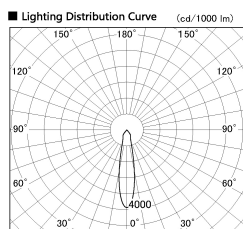

Item no. SD381-2520W9040-R

Series Name: Cledy versa R-G (UL track)
(SD381-R)

■ Direct Horizontal Illuminance SD381-2520W9040-R

φ	Illuminance Angle	Beam Angle	Vertical Illuminance (lx)
350	20°	21°	43720
700			10930
1050			4860
1410			2730
			1750
			1210
			890
			680

Installation	Track mount
Type	Cledy versa R-G (UL track) (SD381-R)
Fixture wattage	23W
Beam angle	21deg
Color Temp.	4000K
CRI	Ra>90
Luminous	2793 lm
Body	Die-castaluminumalloy
Body finish	White
Trim finish	White
Reflector finish	N/A
IP Rate	IP20
Light source	COB module
Input Voltage	AC220~240V
Dimming Type	Non-Dimmable
Certificate	CE,CCC
Cut Hole	N/A