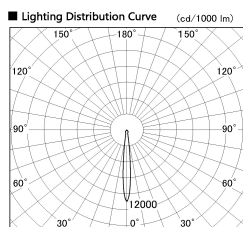

Item no. SD381-2015W9040-R

Series Name: Cledy versa R-G (UL track)
(SD381-R)

■ Direct Horizontal Illuminance SD381-2015W9040-R

| φ | Illuminance Angle | Beam Angle | Vertical Illuminance (lx) |
|-----|-------------------|------------|---------------------------|
| 170 | 10° | 11° | 87050 |
| 170 | | | 21760 |
| 340 | 20000 | | 9670 |
| 340 | 10000 | | 5440 |
| 520 | 5000 | | 3480 |
| 520 | 2000 | | 2420 |
| 690 | 0 | | 1780 |
| 690 | 0 | 1 2 | 1360 |

| | |
|------------------|---|
| Installation | Track mount |
| Type | Cledy versa R-G (UL track) (SD381-R) |
| Fixture wattage | 20W |
| Beam angle | 11deg |
| Color Temp. | 4000K |
| CRI | Ra>90 |
| Luminous | 2009 lm |
| Body | Die-cast aluminum alloy |
| Body finish | White |
| Trim finish | White |
| Reflector finish | N/A |
| IP Rate | IP20 |
| Light source | COB module |
| Input Voltage | AC220~240V |
| Dimming Type | Non-Dimmable |
| Certificate | CE,CCC |
| Cut Hole | N/A |