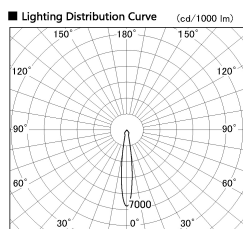

Item no. SD381-2020W9040-R

Series Name: Cledy versa R-G (UL track)
(SD381-R)

■ Direct Horizontal Illuminance SD381-2020W9040-R

φ	Illuminance Angle	Beam Angle	Vertical Illuminance (lx)
240	14°	15°	57380
1			14340
			6380
480			3590
2			2300
730			1590
3			1170
980			900
m	1	1, 2	

Installation	Track mount
Type	Cledy versa R-G (UL track) (SD381-R)
Fixture wattage	20W
Beam angle	15deg
Color Temp.	4000K
CRI	Ra>90
Luminous	2134 lm
Body	Die-cast aluminum alloy
Body finish	White
Trim finish	White
Reflector finish	N/A
IP Rate	IP20
Light source	COB module
Input Voltage	AC220~240V
Dimming Type	Non-Dimmable
Certificate	CE,CCC
Cut Hole	N/A