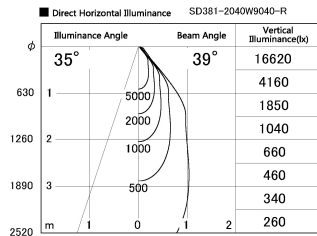

Item no. SD381-2040W9040-R

Series Name: Cledy versa R-G (UL track)
(SD381-R)

Installation	Track mount
Type	Cledy versa R-G (UL track) (SD381-R)
Fixture wattage	20W
Beam angle	39deg
Color Temp.	4000K
CRI	Ra>90
Luminous	2196 lm
Body	Die-castaluminumalloy
Body finish	White
Trim finish	White
Reflector finish	N/A
IP Rate	IP20
Light source	COB module
Input Voltage	AC220~240V
Dimming Type	Non-Dimmable
Certificate	CE,CCC
Cut Hole	N/A