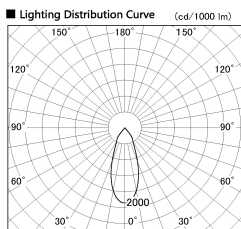

Item no. SD381-2040W9040-R

Series Name: Cledy versa R-G (UL track)
(SD381-R)

Installation	Track mount
Type	Cledy versa R-G (UL track) (SD381-R)
Fixture wattage	20W
Beam angle	39deg
Color Temp.	4000K
CRI	Ra>90
Luminous	2196 lm
Body	Die-castaluminumalloy
Body finish	White
Trim finish	White
Reflector finish	N/A
IP Rate	IP20
Light source	COB module
Input Voltage	AC220~240V
Dimming Type	Non-Dimmable
Certificate	CE,CCC
Cut Hole	N/A