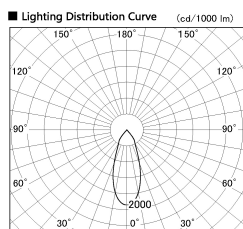

Item no. SD381-2040W9040-R

Series Name: Cledy versa R-G (UL track)
(SD381-R)

Installation	Track mount
Type	Cledy versa R-G (UL track) (SD381-R)
Fixture wattage	20W
Beam angle	39deg
Color Temp.	4000K
CRI	Ra>90
Luminous	2196 lm
Body	Die-castaluminumalloy
Body finish	White
Trim finish	White
Reflector finish	N/A
IP Rate	IP20
Light source	COB module
Input Voltage	AC220~240V
Dimming Type	Non-Dimmable
Certificate	CE,CCC
Cut Hole	N/A