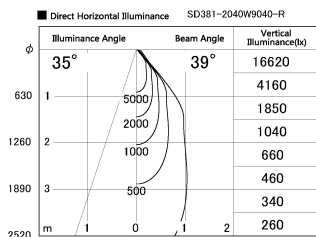

Item no. SD381-2040W9040-R

Series Name: Cledy versa R-G (UL track)
(SD381-R)

Installation	Track mount
Type	Cledy versa R-G (UL track) (SD381-R)
Fixture wattage	20W
Beam angle	39deg
Color Temp.	4000K
CRI	Ra>90
Luminous	2196 lm
Body	Die-castaluminumalloy
Body finish	White
Trim finish	White
Reflector finish	N/A
IP Rate	IP20
Light source	COB module
Input Voltage	AC220~240V
Dimming Type	Non-Dimmable
Certificate	CE,CCC
Cut Hole	N/A