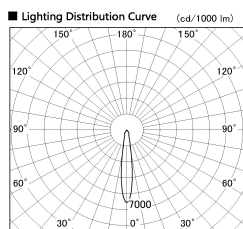

Item no. SD381-1915W9040-R

Series Name: Cledy versa R-G (UL track)  
(SD381-R)

■ Direct Horizontal Illuminance SD381-1915W9040-R

φ	Illuminance Angle	Beam Angle	Vertical Illuminance (lx)
260	15°	16°	43980
1			11000
			4890
520			2750
2			1760
			1220
780			900
3			690
1050			690

Installation	Track mount
Type	Cledy versa R-G (UL track) (SD381-R)
Fixture wattage	18.6W
Beam angle	16deg
Color Temp.	4000K
CRI	Ra>90
Luminous	1715 lm
Body	Die-cast aluminum alloy
Body finish	White
Trim finish	White
Reflector finish	N/A
IP Rate	IP20
Light source	COB module
Input Voltage	AC220~240V
Dimming Type	Non-Dimmable
Certificate	CE,CCC
Cut Hole	N/A