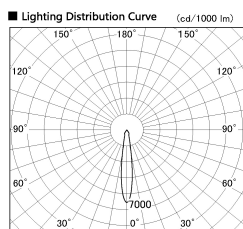

Item no. SD381-1915W9040-R

Series Name: Cledy versa R-G (UL track)
(SD381-R)

■ Direct Horizontal Illuminance SD381-1915W9040-R

φ	Illuminance Angle	Beam Angle	Vertical Illuminance (lx)
260	15°	16°	43980
1			11000
			4890
520			2750
2			1760
			1220
780			900
3			690
1050			690

Installation	Track mount
Type	Cledy versa R-G (UL track) (SD381-R)
Fixture wattage	18.6W
Beam angle	16deg
Color Temp.	4000K
CRI	Ra>90
Luminous	1715 lm
Body	Die-castaluminumalloy
Body finish	White
Trim finish	White
Reflector finish	N/A
IP Rate	IP20
Light source	COB module
Input Voltage	AC220~240V
Dimming Type	Non-Dimmable
Certificate	CE,CCC
Cut Hole	N/A