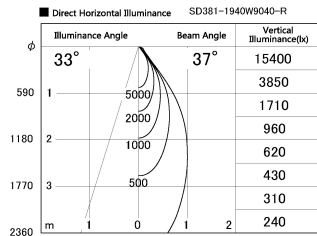

Item no. SD381-1940W9040-R

Series Name: Cledy versa R-G (UL track)  
(SD381-R)

Installation	Track mount
Type	Cledy versa R-G (UL track) (SD381-R)
Fixture wattage	18.6W
Beam angle	37deg
Color Temp.	4000K
CRI	Ra>90
Luminous	1851 lm
Body	Die-cast aluminum alloy
Body finish	White
Trim finish	White
Reflector finish	N/A
IP Rate	IP20
Light source	COB module
Input Voltage	AC220~240V
Dimming Type	Non-Dimmable
Certificate	CE,CCC
Cut Hole	N/A