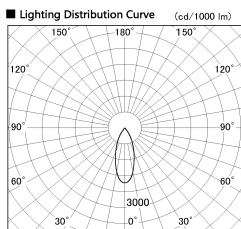

Item no. SD381-1940W9040-R

Series Name: Cledy versa R-G (UL track)  
(SD381-R)

Installation	Track mount
Type	Cledy versa R-G (UL track) (SD381-R)
Fixture wattage	18.6W
Beam angle	37deg
Color Temp.	4000K
CRI	Ra>90
Luminous	1851 lm
Body	Die-cast aluminum alloy
Body finish	White
Trim finish	White
Reflector finish	N/A
IP Rate	IP20
Light source	COB module
Input Voltage	AC220~240V
Dimming Type	Non-Dimmable
Certificate	CE,CCC
Cut Hole	N/A