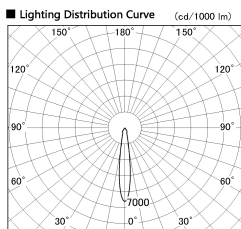

Item no. SD381-1115W9040-R

Series Name: Cledy versa R-G (UL track)
(SD381-R)

■ Direct Horizontal Illuminance SD381-1115W9040-R

Illuminance Angle	Beam Angle	Vertical Illuminance (lx)
15°	16°	26920
1		6730
2		2990
3		1680
1080		1080
750		750
550		550
420		420

Installation	Track mount
Type	
Fixture wattage	10.5W
Beam angle	16deg
Color Temp.	4000K
CRI	Ra>90
Luminous	1037 lm
Body	Die-castaluminumalloy
Body finish	White
Trim finish	White
Reflector finish	N/A
IP Rate	IP20
Light source	COB module
Input Voltage	AC220~240V
Dimming Type	Non-Dimmable
Certificate	CE,CCC
Cut Hole	N/A