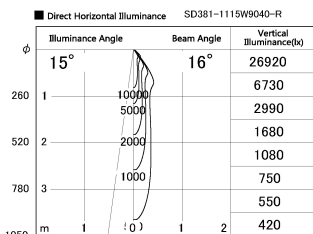

Item no. SD381-1115W9040-R

Series Name: Cledy versa R-G (UL track)
(SD381-R)

Installation	Track mount
Type	Cledy versa R-G (UL track) (SD381-R)
Fixture wattage	10.5W
Beam angle	16deg
Color Temp.	4000K
CRI	Ra>90
Luminous	1037 lm
Body	Die-castaluminumalloy
Body finish	White
Trim finish	White
Reflector finish	N/A
IP Rate	IP20
Light source	COB module
Input Voltage	AC220~240V
Dimming Type	Non-Dimmable
Certificate	CE,CCC
Cut Hole	N/A