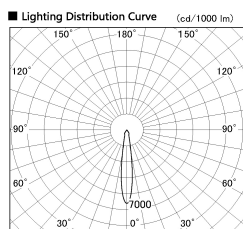

Item no. SD381-1115W9040-R

Series Name: Cledy versa R-G (UL track)
(SD381-R)

Installation	Track mount
Type	Cledy versa R-G (UL track) (SD381-R)
Fixture wattage	10.5W
Beam angle	16deg
Color Temp.	4000K
CRI	Ra>90
Luminous	1037 lm
Body	Die-castaluminumalloy
Body finish	White
Trim finish	White
Reflector finish	N/A
IP Rate	IP20
Light source	COB module
Input Voltage	AC220~240V
Dimming Type	Non-Dimmable
Certificate	CE,CCC
Cut Hole	N/A